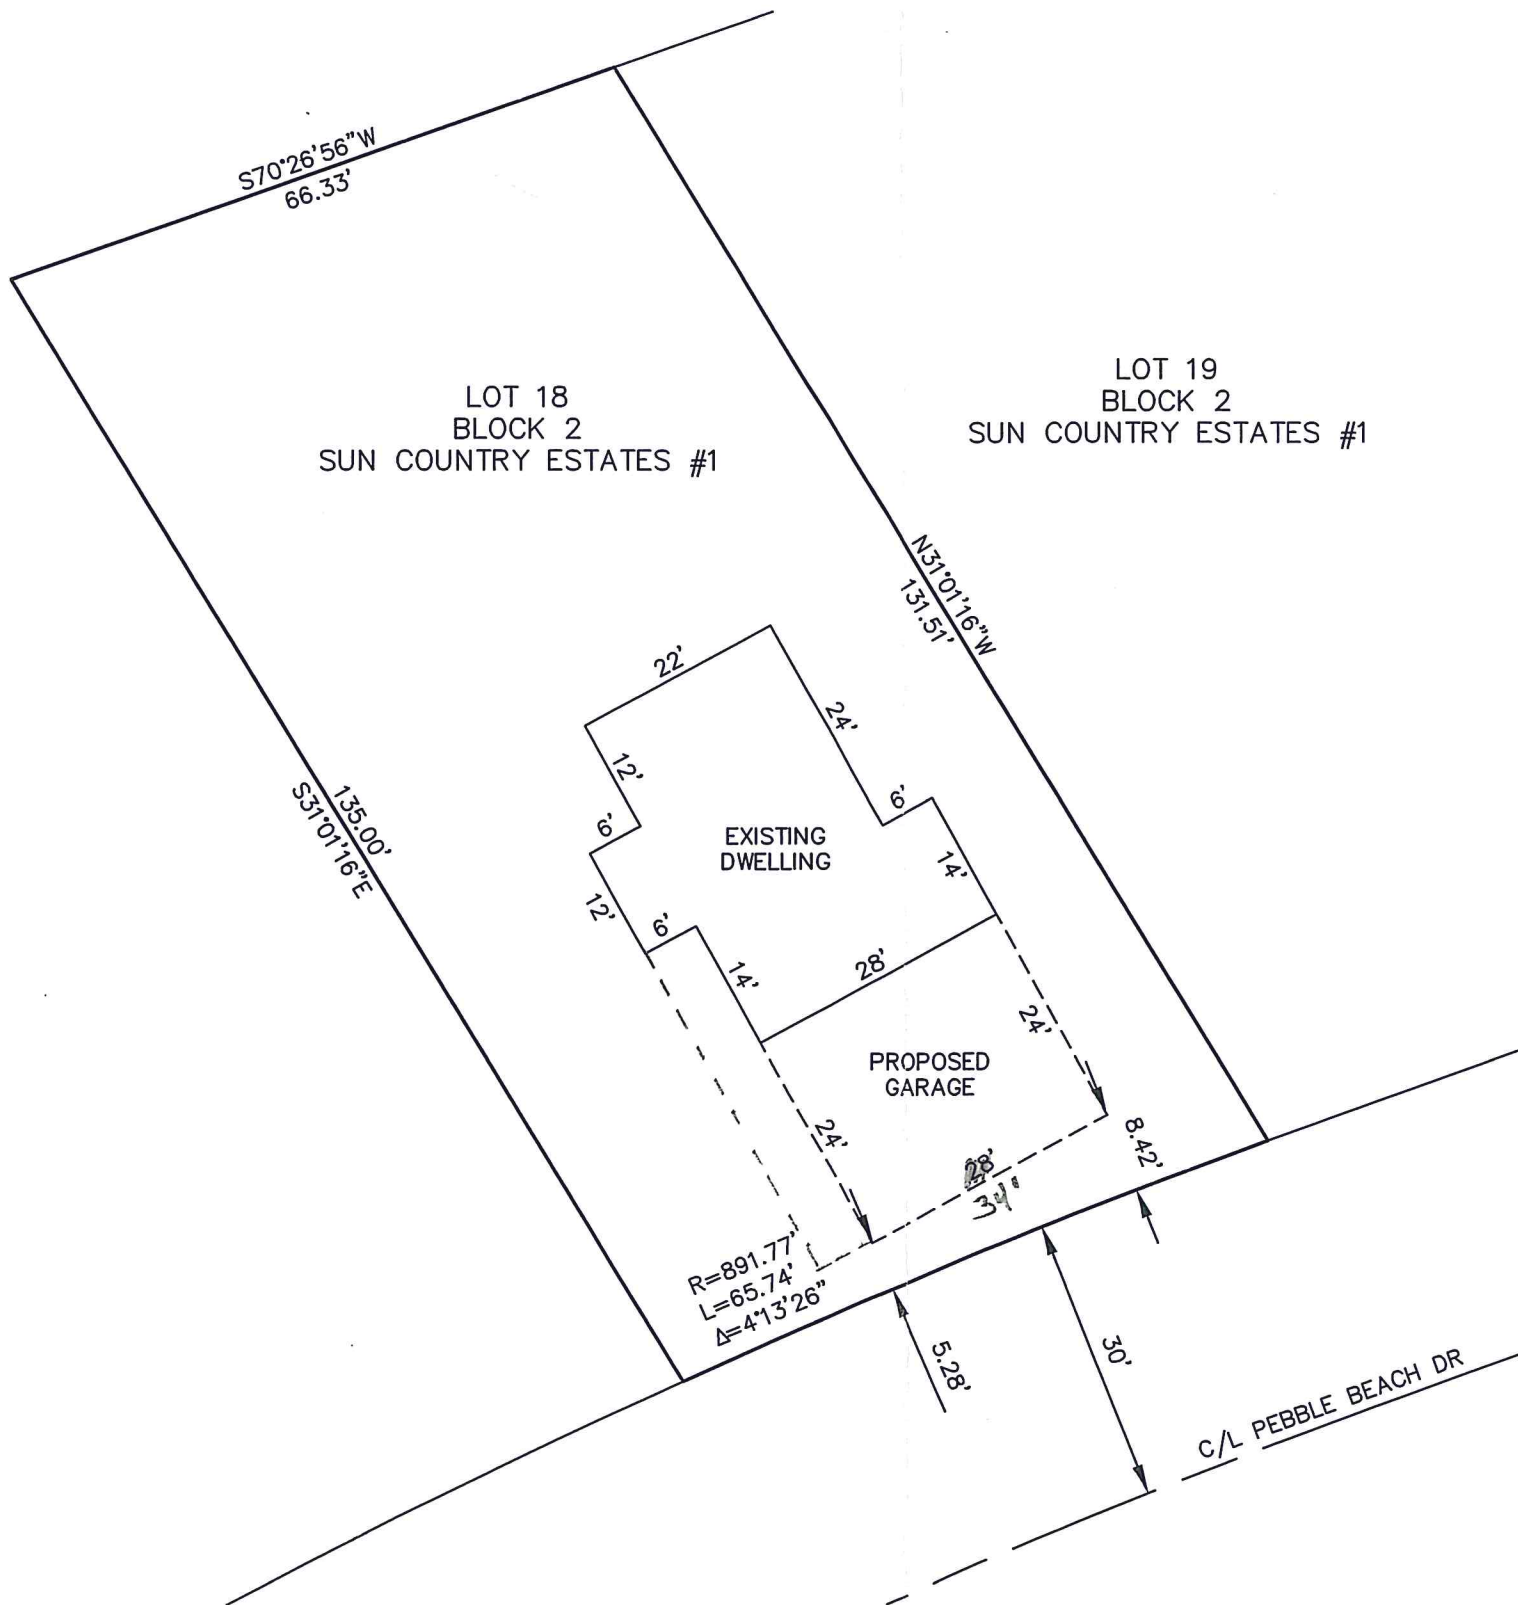

**SITE PLAN EXHIBIT MAP
LOT 18, BLOCK 2, SUN COUNTRY ESTATES #1**

LEGAL DESCRIPTION:

LOT 18, BLOCK 2, SUN COUNTRY ESTATES #1, IN THE COUNTY OF KITTITAS, STATE OF WASHINGTON, AS PER THE PLAT THEREOF RECORDED IN BOOK 4 OF PLATS, PAGES 46 THROUGH 50, RECORDS OF SAID COUNTY.

PARCEL INFORMATION:

PARCEL NO.: 155934
MAP NO.: 20-14-35050-0218

ADDRESS:

581 PEBBLE BEACH DRIVE
CLE ELUM, WA 98922

RECEIVED
JAN 22 2014
KITTITAS COUNTY
CDS

GRAPHIC SCALE

(IN FEET)
1 inch = 20 ft.

SITE PLAN	PREPARED FOR RICHARD PITTIS	Encompass ENGINEERING & SURVEYING <small>Western Washington Division 165 NE Juniper Street, Suite 201 • Issaquah, WA 98027 • Phone: (425) 392-0250 • Fax: (425) 391-3055 Eastern Washington Division 108 East 2nd Street • Cle Elum, WA 98922 • Phone: (509) 674-7433 • Fax: (509) 674-7419</small>	REVISIONS	JOB NO. 13107	1 SHEET
				DATE 12/2013	
				SCALE 1"=20'	